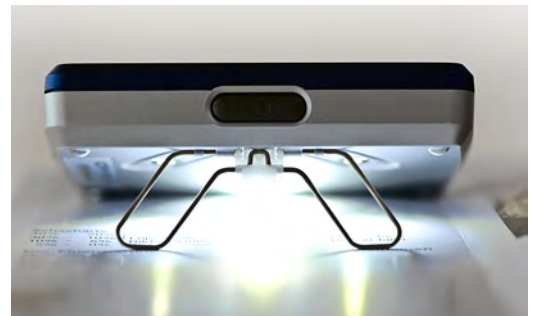

Rechargeable battery
offering up to 3.5 hours
continuous use

Auto switch off when
Compact mini is not used

- **Lightweight**
- **Pocket size**
- **Long battery life**
- **Compact + camera technology**

Use the Compact Mini to read:

- **Yellow pages**
- **Medication labels**
- **Restaurant menus**

External buttons and controls

- Multifunction Scroll:
 - Push for contrast
 - Roll for magnification
- Power
- Snapshot / Freeze frame

Integrated Reading Stand